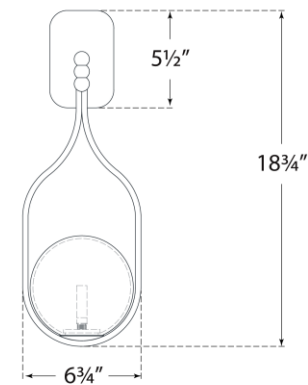

TEAR SHEET

Jodo 19" Single Sconce

Item # WS 2020PN-WG

Designer: Windsor Smith

Height: 18.75"

Width: 6.75"

Extension: 6.5"

Backplate: 3.5" x 5.5" Rectangle

Finishes: BZ/HAB, HAB, PN

Glass Options: WG

Lightsource: Dedicated LED

Wattage: 6w (700lm)

Weight: 3 Pounds

Note: UL Only | Requires Smaller Outlet Box

Top View

Side View

Front View