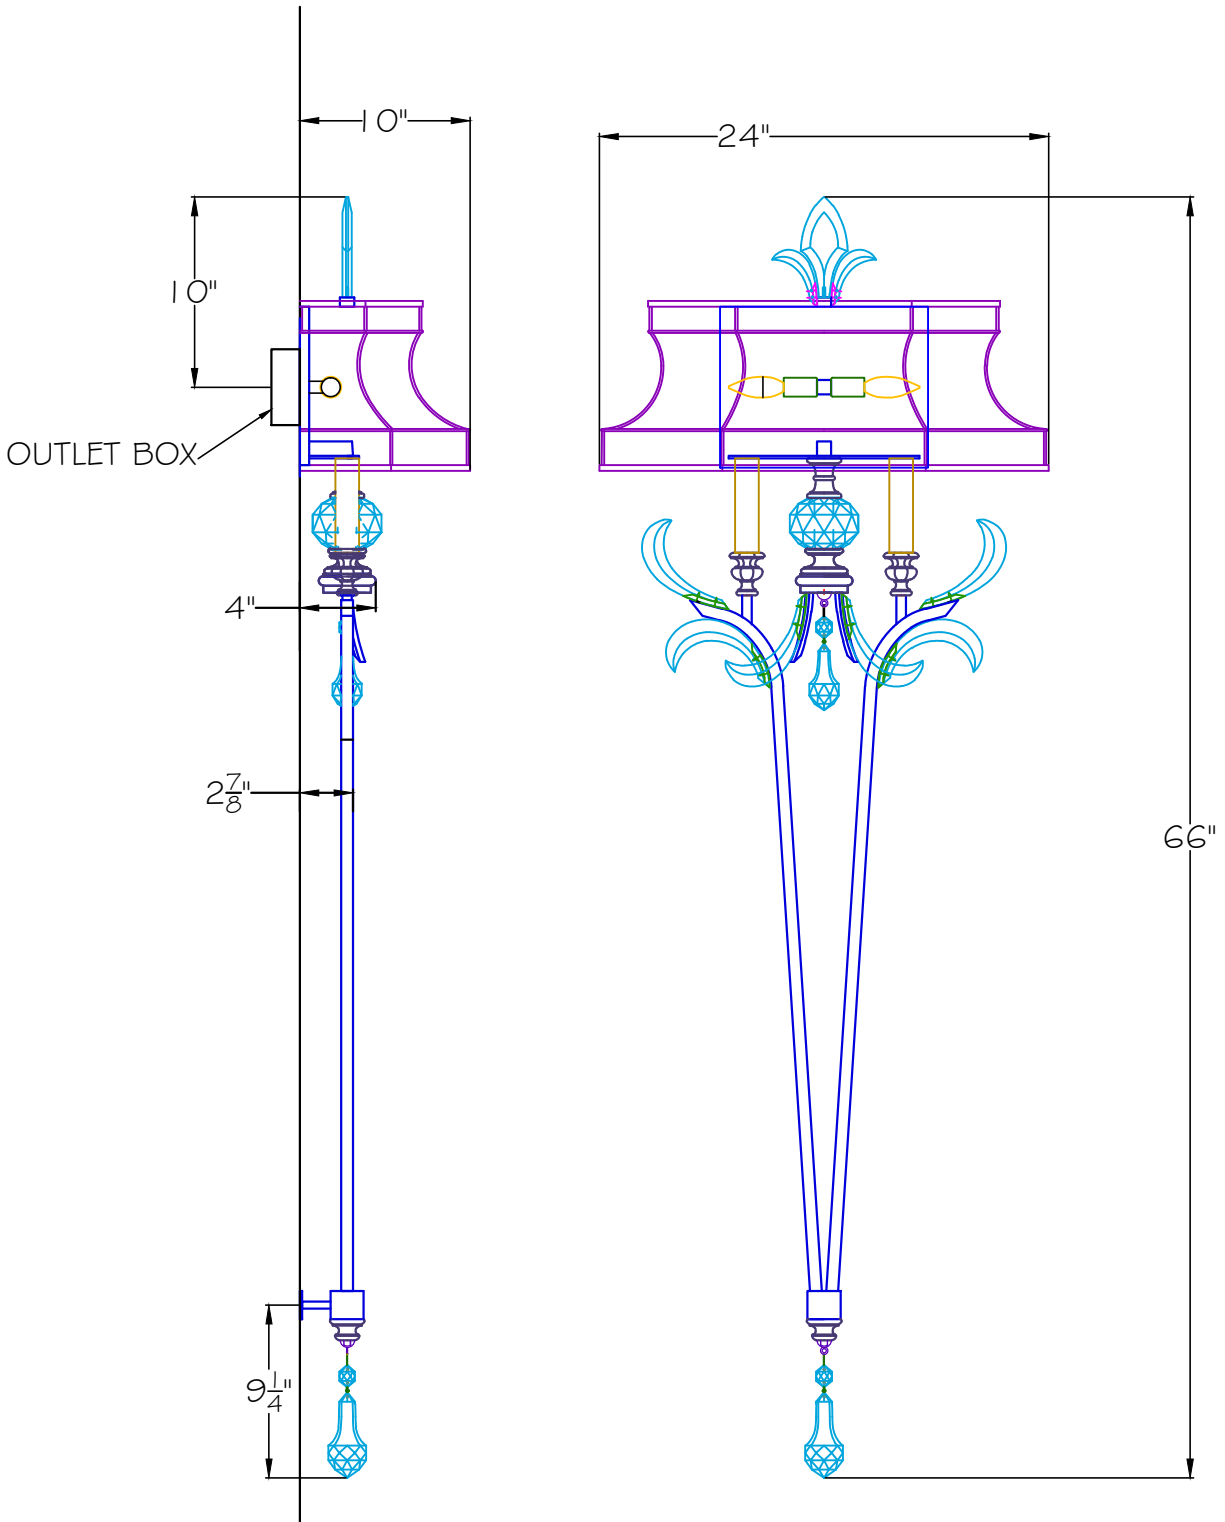

CUSTOMER REFERENCE DRAWING

STYLE CONFIGURATIONS:

-ST SILVER	768450 GOLD	-SF4 SILVER	-SF3 GOLD
------------	-------------	-------------	-----------

This drawing, specifications and the product depicted are the exclusive property of Fine Art Handcrafted Lighting®. In compliance with US copyright and patent requirements, notice is hereby given that this document and the product depicted shall not be copied, altered or used in any manner without the expressed written consent of Fine Art Handcrafted Lighting®.

www.finearthl.com

Tel:(305) 821-3850
FINE ART LAMPS®

Fax:(305) 513-5736

STYLE NUMBER:

706950

DATE:

4/17/2020